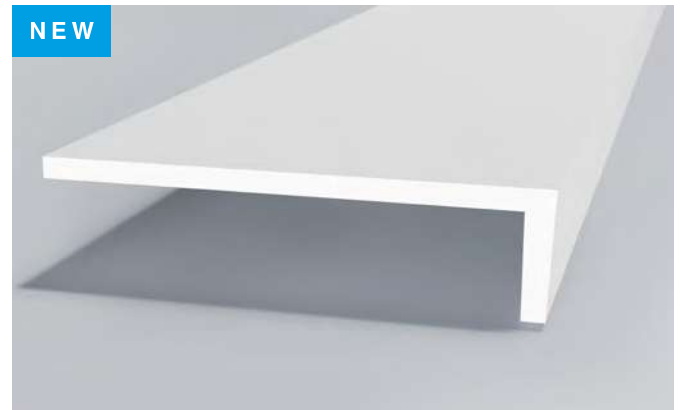

WS1 WALLSTYL®
55 x 220 x 2400 mm

PAPERFACED